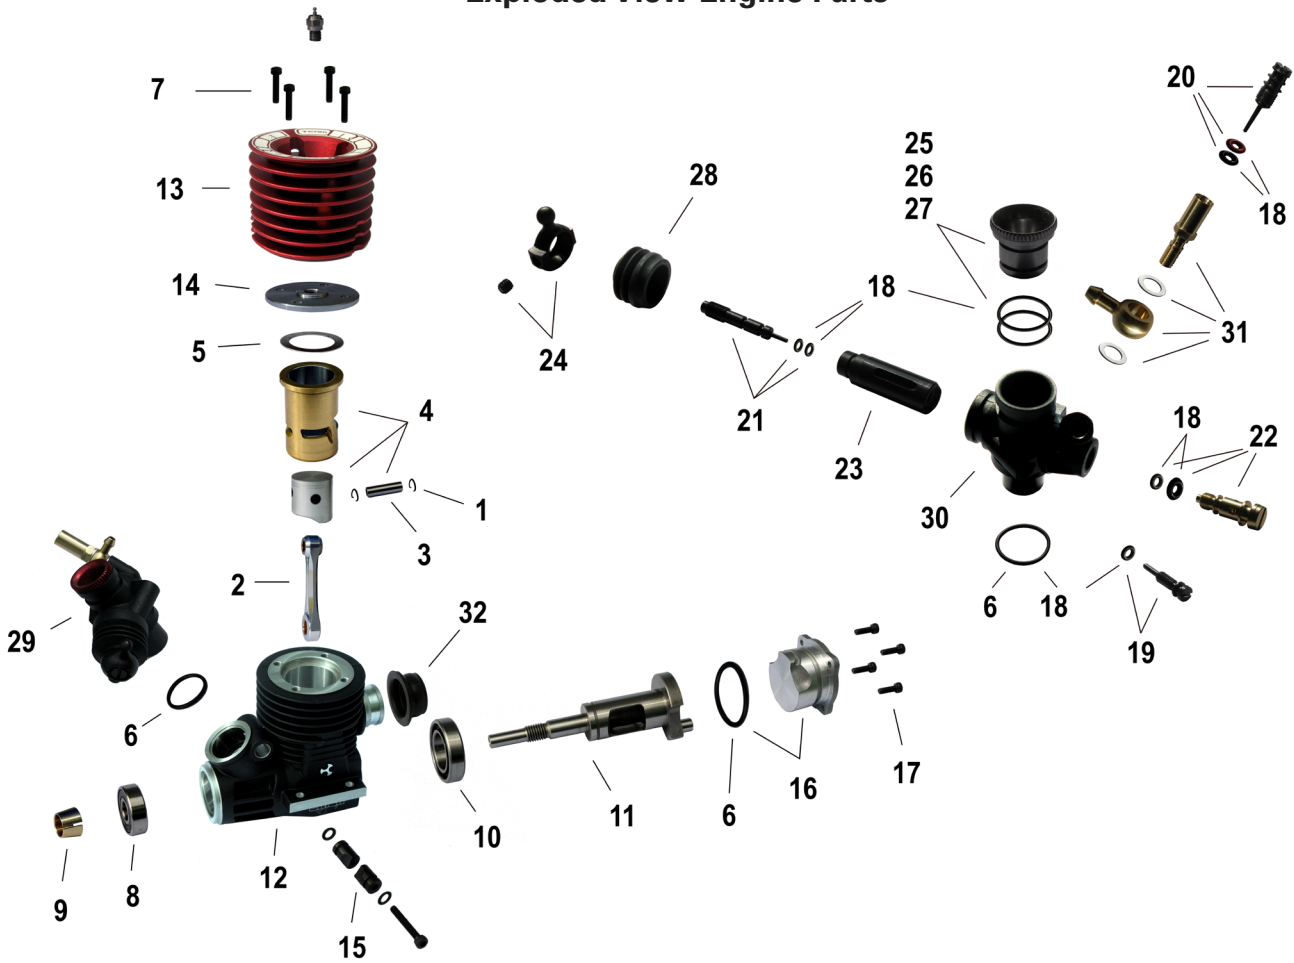

Exploded View Engine Parts

Alpha 21 ABI Buggy ORI80647

- 1 ORI81836 ALPHA 21 - Wrist Pin Retainer (10 pcs)
- 2 ORI81839 ALPHA 21/24 - Connecting Rod ABI
- 3 ORI81835 ALPHA 21/24 - Wrist Pin ABI
- 4 ORI81828 ALPHA 21 - Piston/Liner Set w/pin 3 port
- 5 ORI81822 ALPHA 21 - Head Shim set
- 6 ORI81865 ALPHA 21/24 - Crankcase O-ring set
- 7 ORI81866 ALPHA 21/24 - Head Screw (4pcs)
- 8 ORI81849 ALPHA 21/24 - Front Bearing 7 mm
- 9 ORI81854 ALPHA 21/24 - Collet
- 10 ORI81853 ALPHA 21/24 - Rear BB 14.2 mm Cer.
- 11 ORI81847 ALPHA 21 - Crankshaft Off-Road ABI
- 12 ORI82018 ALPHA 21 - Crankcase Off-Road
- 13 ORI82021 ALPHA 21/24 - Cooling Head Racing
- 14 ORI81821 ALPHA 21 - Turbo Combustion chamber
- 15 ORI81868 ALPHA 21/24 - Carburetor Retainer
- 16 ORI81864 ALPHA 21/24 - Backplate Off-Road
- 17 ORI81867 ALPHA 21/24 - Backplate Screw (4pcs)
- 18 ORI81999 ALPHA 21/24 - Carburetor O-ring set
- 19 ORI81997 ALPHA 21/24 - Air Screw
- 20 ORI81980 ALPHA 21/24 - Main Needle
- 21 ORI82002 ALPHA 21/24 - Low Speed Needle
- 23 ORI81964 ALPHA 21/24 - Slide Drum 8 mm
- 24 ORI81946 ALPHA 21/24 - Ball link
- 25 ORI81987 ALPHA 21/24 - Venturi 7mm
- 26 ORI81988 ALPHA 21/24 - Venturi 7.5mm
- 27 ORI81989 ALPHA 21/24 - Venturi 8mm
- 28 ORI81986 ALPHA 21/24 - Carburetor Rubber Boot
- 29 ORI82026 ALPHA 21/24 - Complete Carburetor
- 30 ORI82001 ALPHA 21/24 - Carburetor Body
- 31 ORI81981 ALPHA 21/24 - Fuel Intake set
- 32 ORI81588 CRF, ALPHA 21/24/28, Exhaust Si. gasket